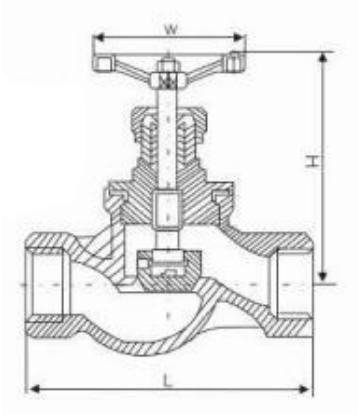

J11W threaded stop valve

select Inquiry SIZE L(mm) W(mm) H(mm)

1/2"	87	63	97
3/4"	97	72	103
1"	117	72	110
1-1/4"	135	97	142
1-1/2"	163	98	167
2"	188	126	182