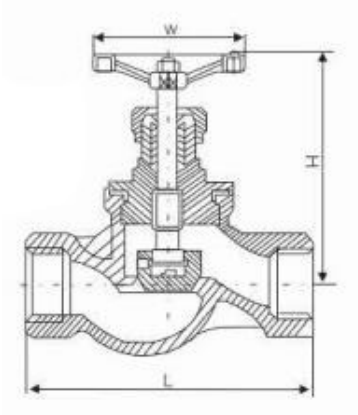

# J11W threaded stop valve

**select Inquiry SIZE L(mm) W(mm) H(mm)**

1/2"	87	63	97
3/4"	97	72	103
1"	117	72	110
1-1/4"	135	97	142
1-1/2"	163	98	167
2"	188	126	182