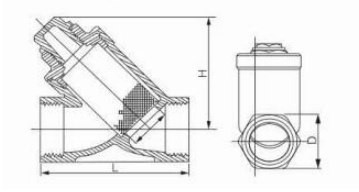

# G11W Y type filter

**select Inquiry SIZE L D H**

1/4"	55	13	37
3/8"	55	13	37
1/2"	59	19	40
3/4"	74	24	48
1"	86	31	59
1-1/4"	102	38	66
1-1/2"	107	45	70
2"	124	56	92
2-1/2"	166	72	114
3"	190	85	150