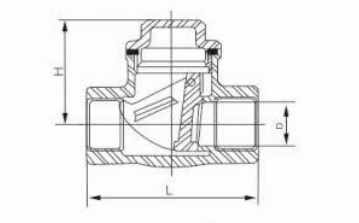

# H14W screw spiral check valve

## select Inquiry SIZE L D H

select	Inquiry	SIZE	L	D	H
1/2"	62	18	43		
3/4"	75	24	47		
1"	89	30	49		
1-1/4"	100	38	58		
1-1/2"	116	44	65		
2"	134	56	73		
2-1/2"	165	72	90		
3"	189	85	105		