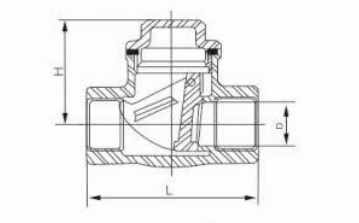

H14W screw spiral check valve

select Inquiry SIZE L D H

| select | Inquiry | SIZE | L | D | H |
|--------|---------|------|-----|---|---|
| 1/2" | 62 | 18 | 43 | | |
| 3/4" | 75 | 24 | 47 | | |
| 1" | 89 | 30 | 49 | | |
| 1-1/4" | 100 | 38 | 58 | | |
| 1-1/2" | 116 | 44 | 65 | | |
| 2" | 134 | 56 | 73 | | |
| 2-1/2" | 165 | 72 | 90 | | |
| 3" | 189 | 85 | 105 | | |