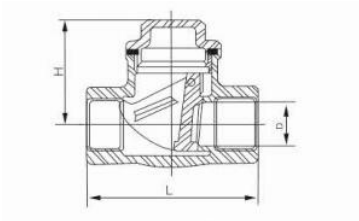

H14W screw spiral check valve

select Inquiry SIZE L D H

	select Inquiry	SIZE	L	D H
1/2"	62	18	43	
3/4"	75	24	47	
1"	89	30	49	
1-1/4"	100	38	58	
1-1/2"	116	44	65	
2"	134	56	73	
2-1/2"	165	72	90	
3"	189	85	105	