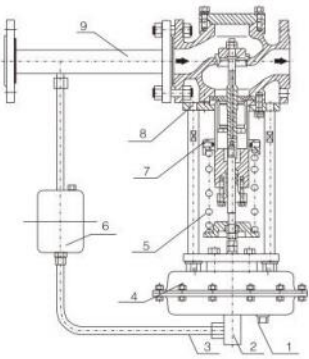

# Special series regulating valve 1521K

单座自力式压力调节阀(控制阀前)  
Single seat self operated pressure regulating valve  
(in front of control valve)