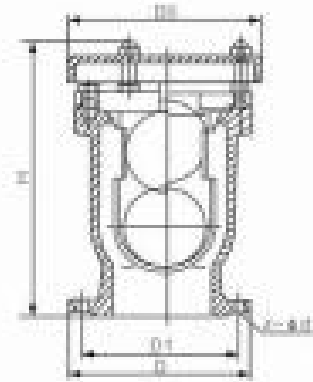

P41X, P42X series quick exhaust (suction) valve

P41X-1.0MPa(1.0)口径