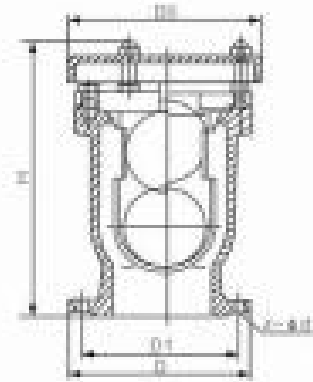

P41X, P42X series quick exhaust (suction) valve

P41X-1.0MPa (1.0MPa)